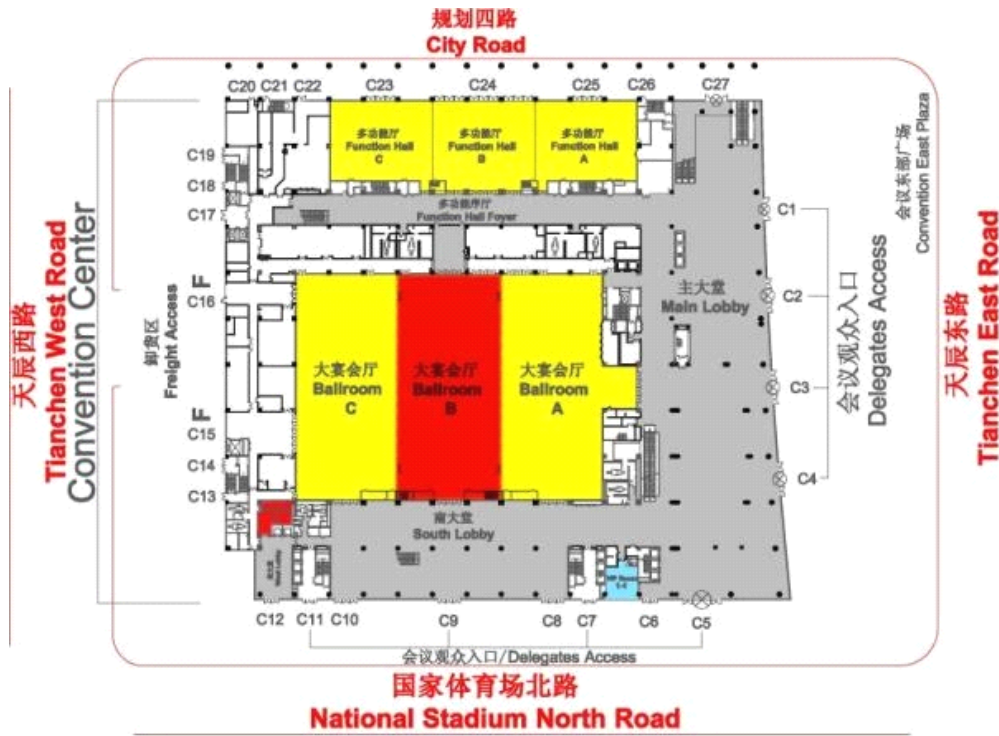

KDD Company Tour Guideline (Aug. 16)

Time: Aug 16 8:30-13:30

Path: CNCC-Microsoft-Baidu-CNCC (Map in appendix,后附地图)

Logistics 行程安排:

8:00-8:30 Two buses ready in CNCC Gate C26,C27 两辆清华大巴车在 CNCC 就位 (50 座/车) (Exit from C1, then head left NW direction, C1 口西北侧)

8:30-9:00 CNCC to Microsoft Research Asia

9:00-10:30 [First Stop: Microsoft Research Asia](#)

10:30-11:00 Microsoft Research Asia-Baidu

11:00-12:30 [Second Stop: Baidu](#)

12:30-13:30 Lunch Provided by KDD-2012 Conference (Nearby Baidu)

13:30-14:00

Baidu-CNCC

国家会议中心一层平面图
Floorplan of Level 1
China National Convention Center

Microsoft Research Asia's Map

Baidu's Map: